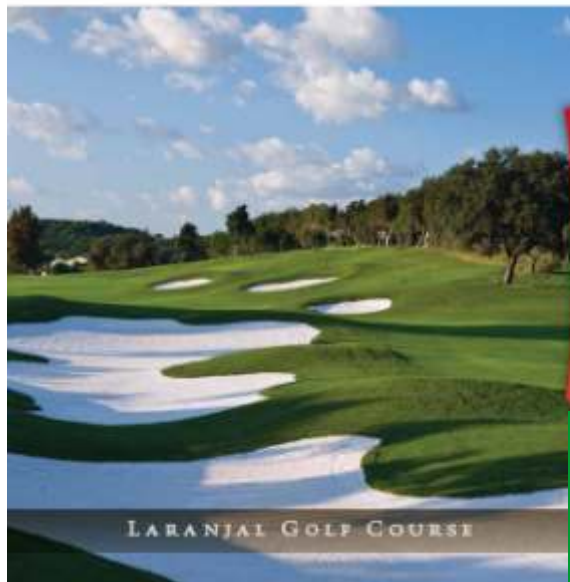

PORTUGAL
WAETHER

Algarve
Map

QUINTA DO LAGO NORTH

QUINTA DO LAGO SOUTH

LARANJAL GOLF COURSE

*The flagship of Quinta do Lago,
a model of excellence in everything.*

Quinta do Lago is an exclusive golf and residential estate nestling in nearly 2000 acres of picturesque countryside and pine forests, bordering the Atlantic Ocean and the Ria Formosa Natural Park in the Algarve. Since its creation in 1972 it has won several awards for excellence and is a symbol of quality tourism, a place where outstanding natural beauty is perfectly complemented by gracious living.